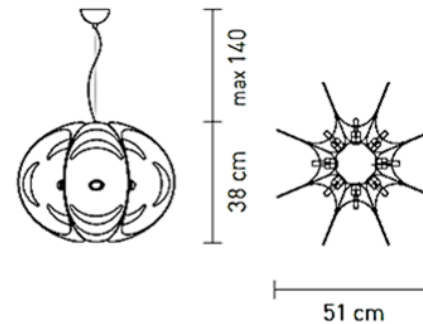

Brand: **SLAMP**, MADE IN ITALY

Item type: Pendant lamp

Item code: ATL14SOS0001F_000

Designer: Nigel Coates

General DOVE GREY Cristalflex®

Details: Net: kg 2.35 Gross: kg 4

Bulb E14: 8 X 28W max - Halogen

suggestion:

Dimension: 38H x 51Ø cm

Please click the link for more option and finishes:

<https://www.slamp.com/en/products/suspension/atlante-suspension/>